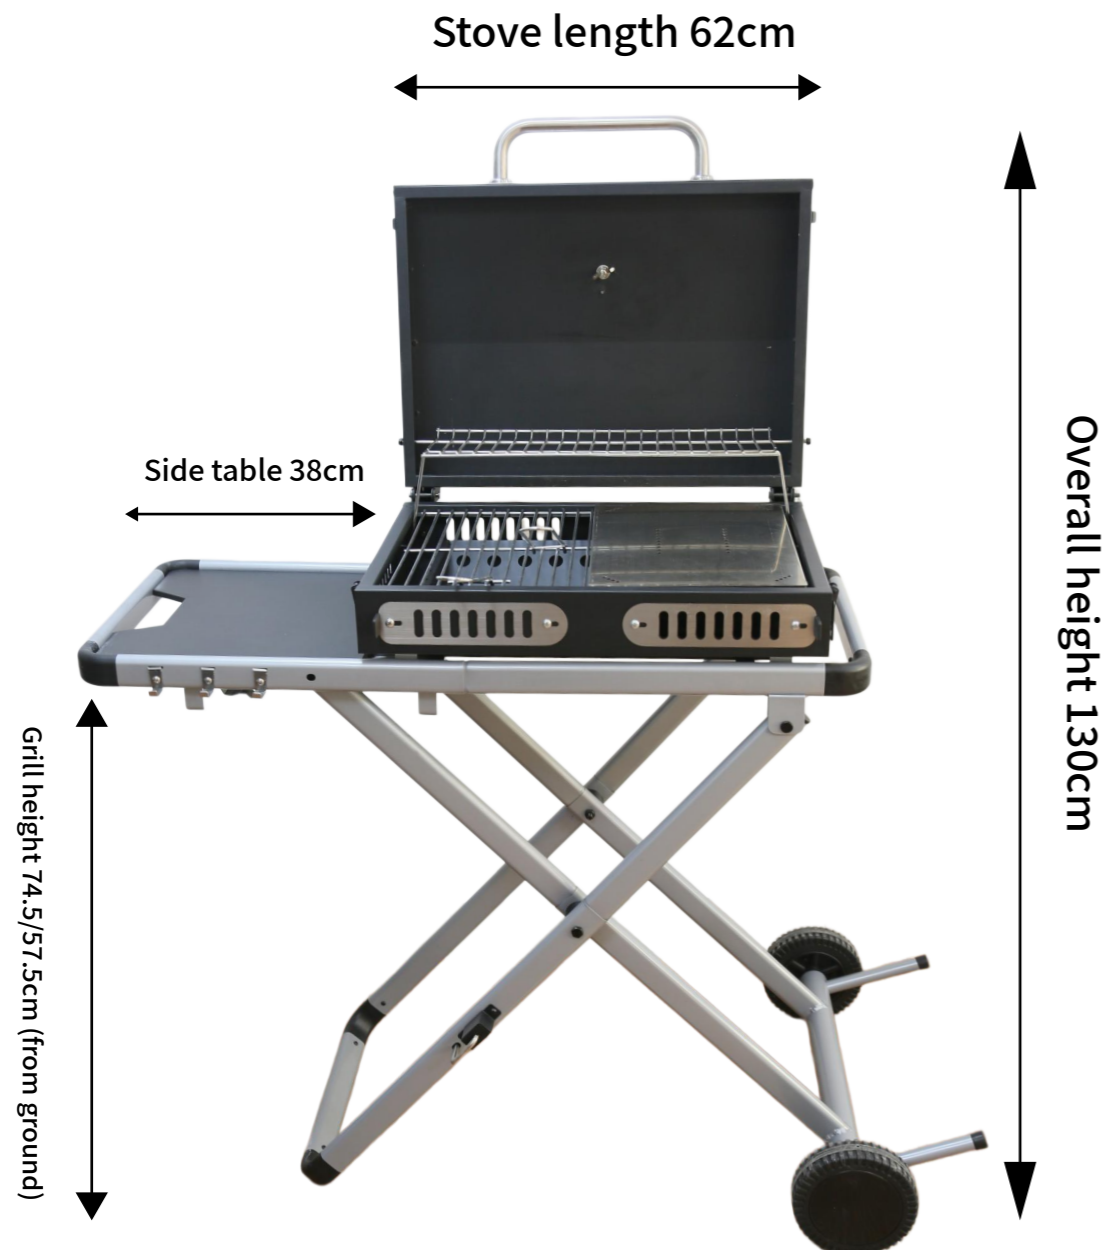

Model
XC-C01

MOQ
336/384 pcs

Product size
Folded 30×55×105cm
Unfolded 90×55×76/92 (2 height options)

Cooking area
28 x 34 cm - 2 pcs

01

Storage mode

Clever suitcase-style storage design
Easy to place outdoors and at home, saving space